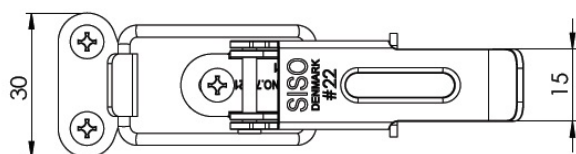

PRODUCT SHEET

Description:

Table Catch #22, Steel, BRZ, (1 Set = 1 x Toggle + 1 x Hook)

Item number:

24.03.001-1

Units	Box	Carton	HS Code	Barcode
Set	100	600	8302420090	 5704866500715

Notice:
All measurements are guidelines.