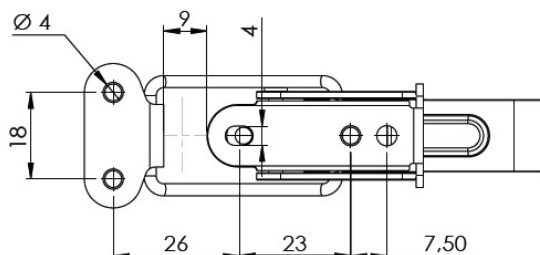

PRODUCT SHEET

Description:

Table Catch #22, Steel, BRZ, (1 Set = 1 x Toggle + 1 x Hook)

Item number:

24.03.001-1

Units	Box	Carton	HS Code	Barcode
Set	100	600	8302420090	 5704866500715

Notice:
All measurements are guidelines.