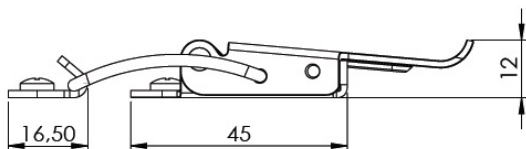

PRODUCT SHEET

Description:

Table Catch #22, Steel, BRZ, (1 Set = 1 x Toggle + 1 x Hook)

Item number:

24.03.001-1

Units	Box	Carton	HS Code	Barcode
Set	100	600	8302420090	 5704866500715

Notice:
All measurements are guidelines.