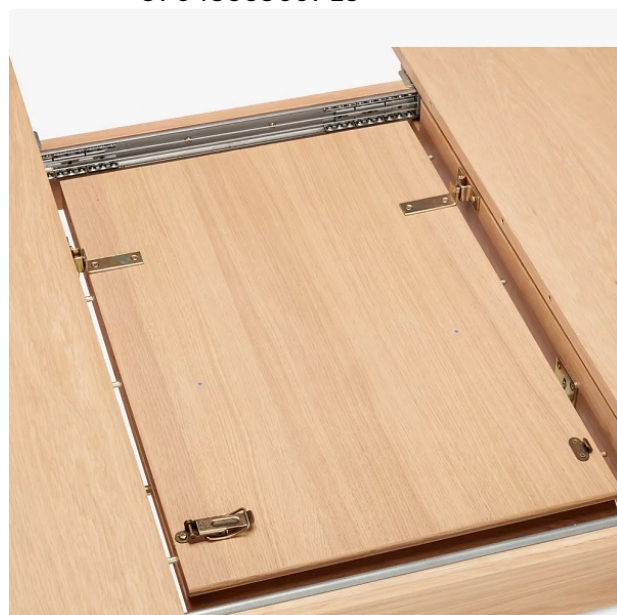

PRODUCT SHEET

Description:

Table Catch #22, Steel, BRZ, (1 Set = 1 x Toggle + 1 x Hook)

Item number:

24.03.001-1

Units	Box	Carton	HS Code	Barcode
Set	100	600	8302420090	 5704866500715

Notice:
All measurements are guidelines.